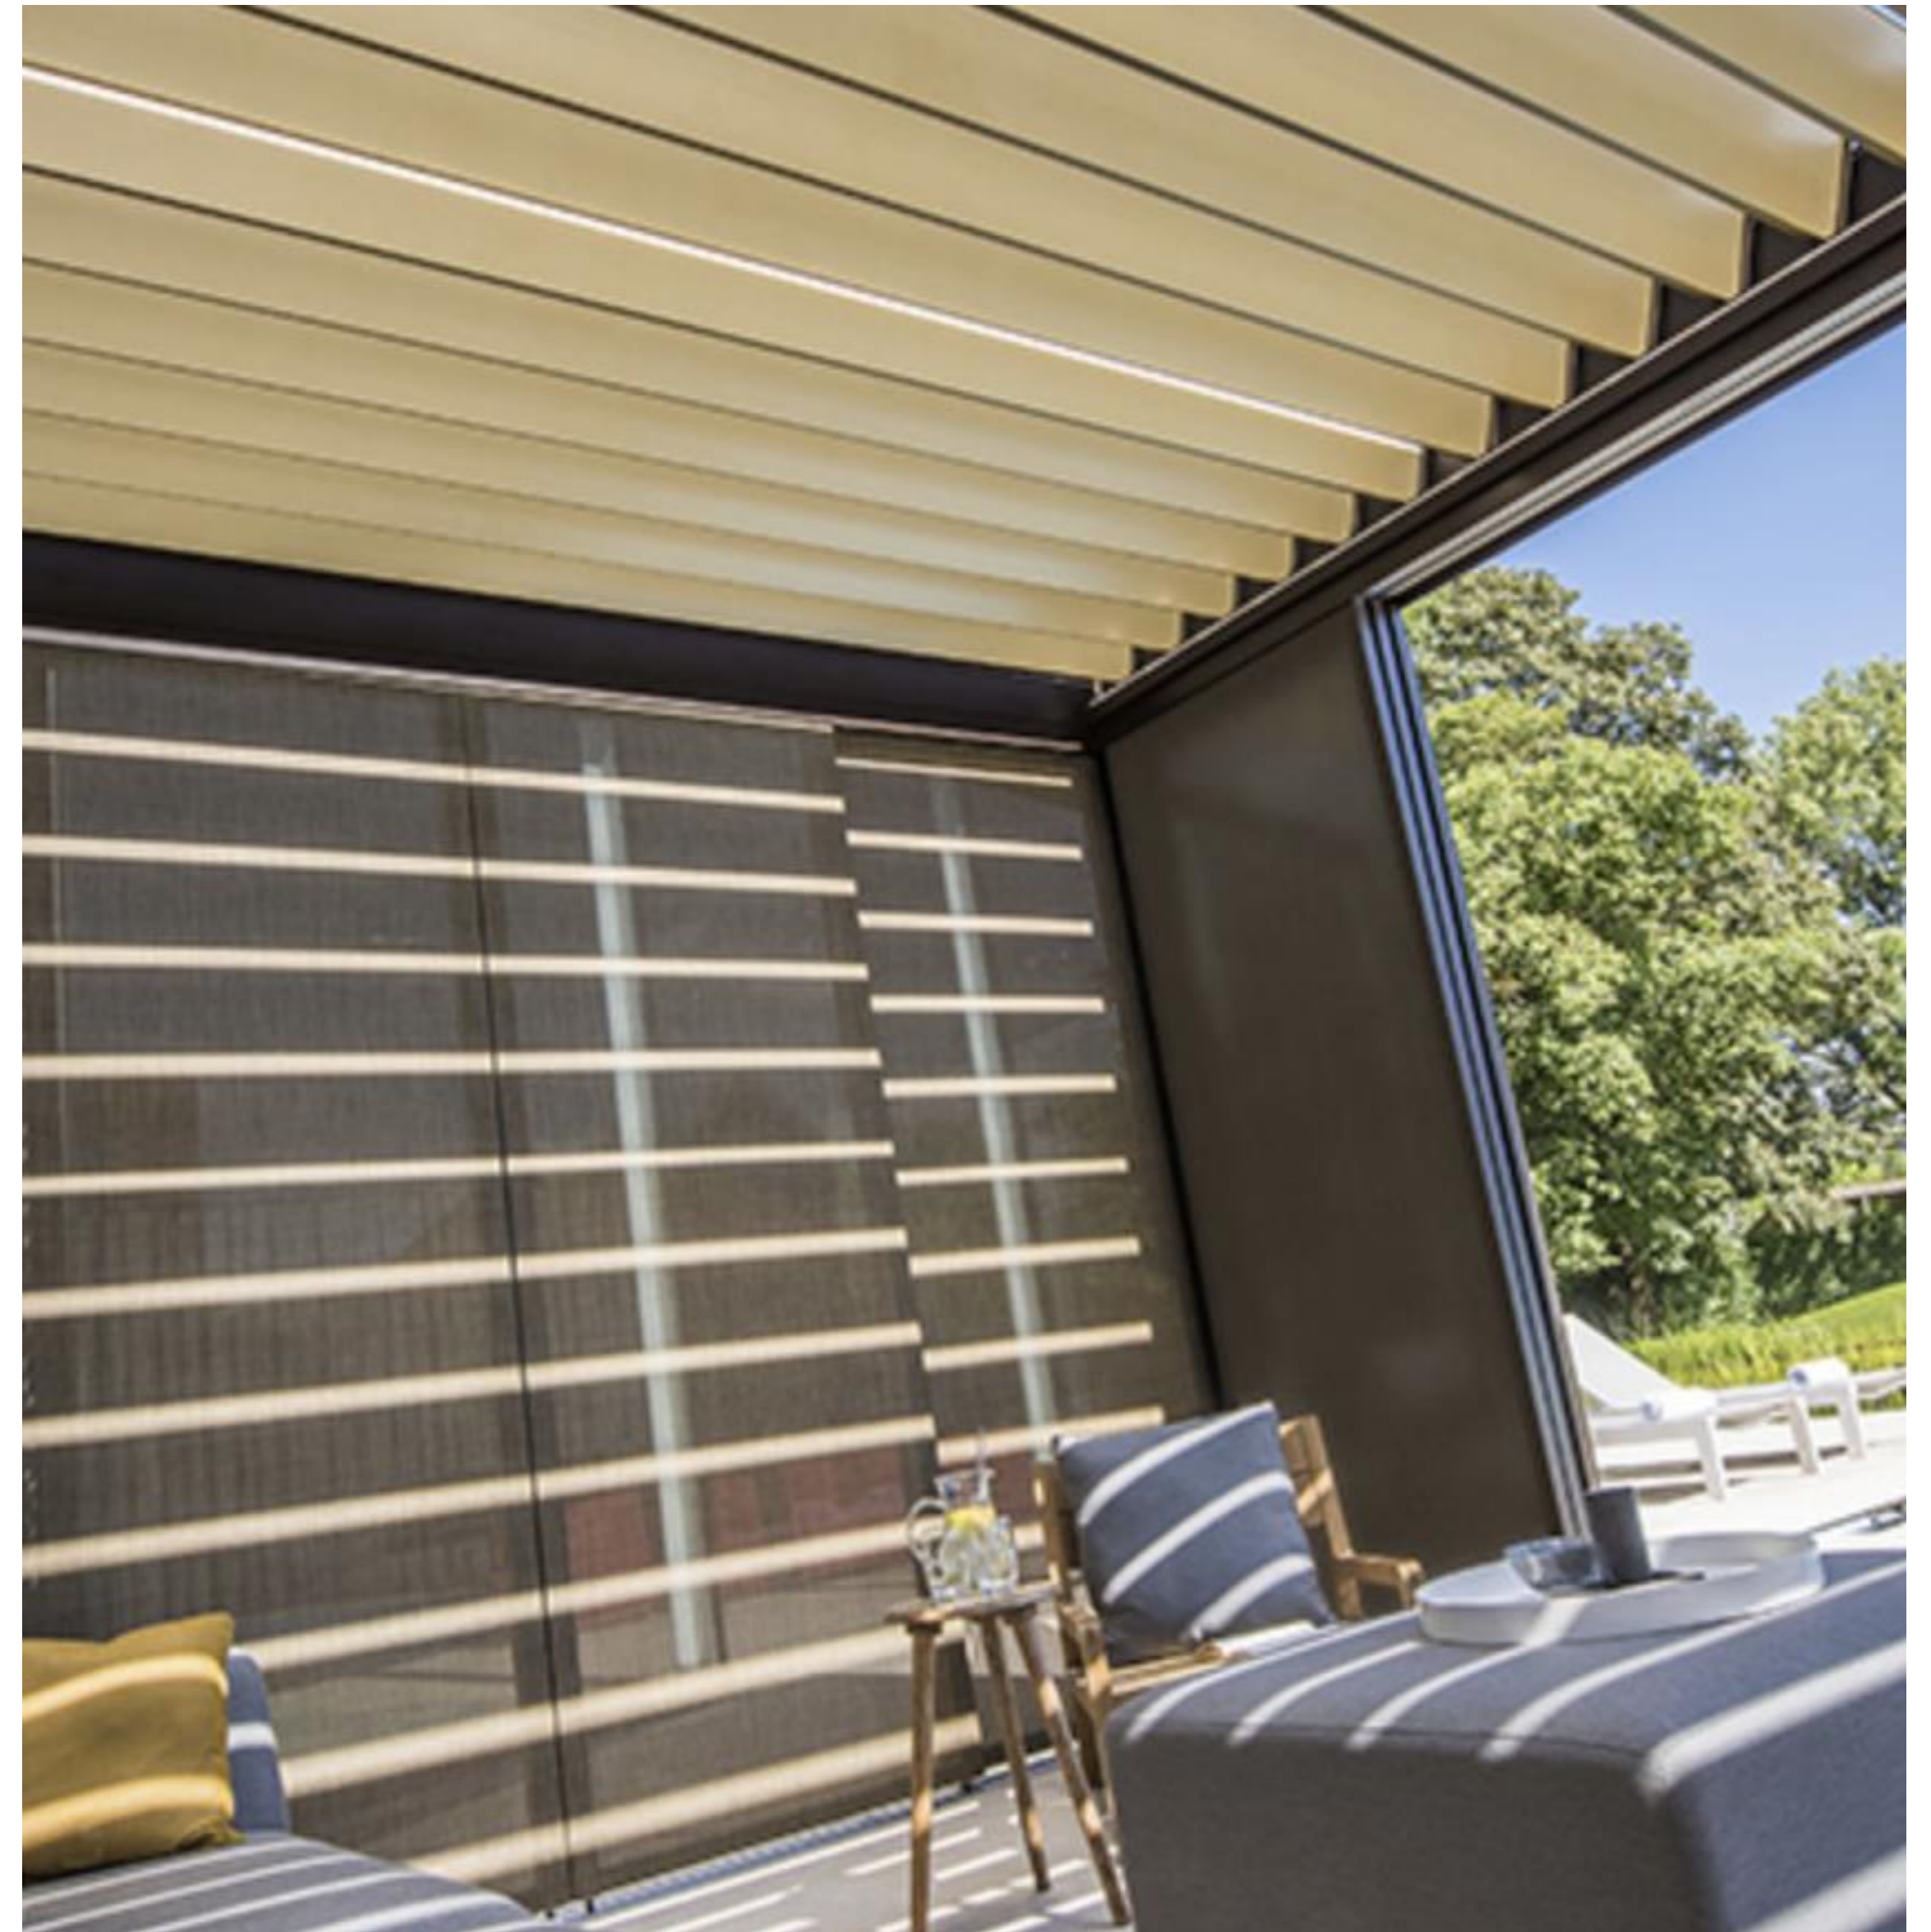

Luxury Pergolas and Accessories

NEW ENGLAND REGIONAL BROCHURE

Style and Function

Blending engineered performance with design and individual preference selections

The Camargue offers motorized louvers with Somfy control, a full color pallet of finishes and optional accessories to personalize your outdoor space

Architectural Integration

Incorporate into an existing structure or construct on new architecture platforms

Inspiration

Wall Panel Options

Endless combinations with our side elements

Transparent glass, warm wood or homely curtains: with our wide range of side elements, you can quickly and easily add style and functionality to your pergola. Fixed panels, sliding walls or louvres? Go for a uniform overall appearance or mix and match as you wish:

outdoor curtains →

surface-mounted screens →

integrated screens →

glass walls →

sliding panels →

fixed wall with vertical line structure →

fixed wall with horizontal line structure →

storage →