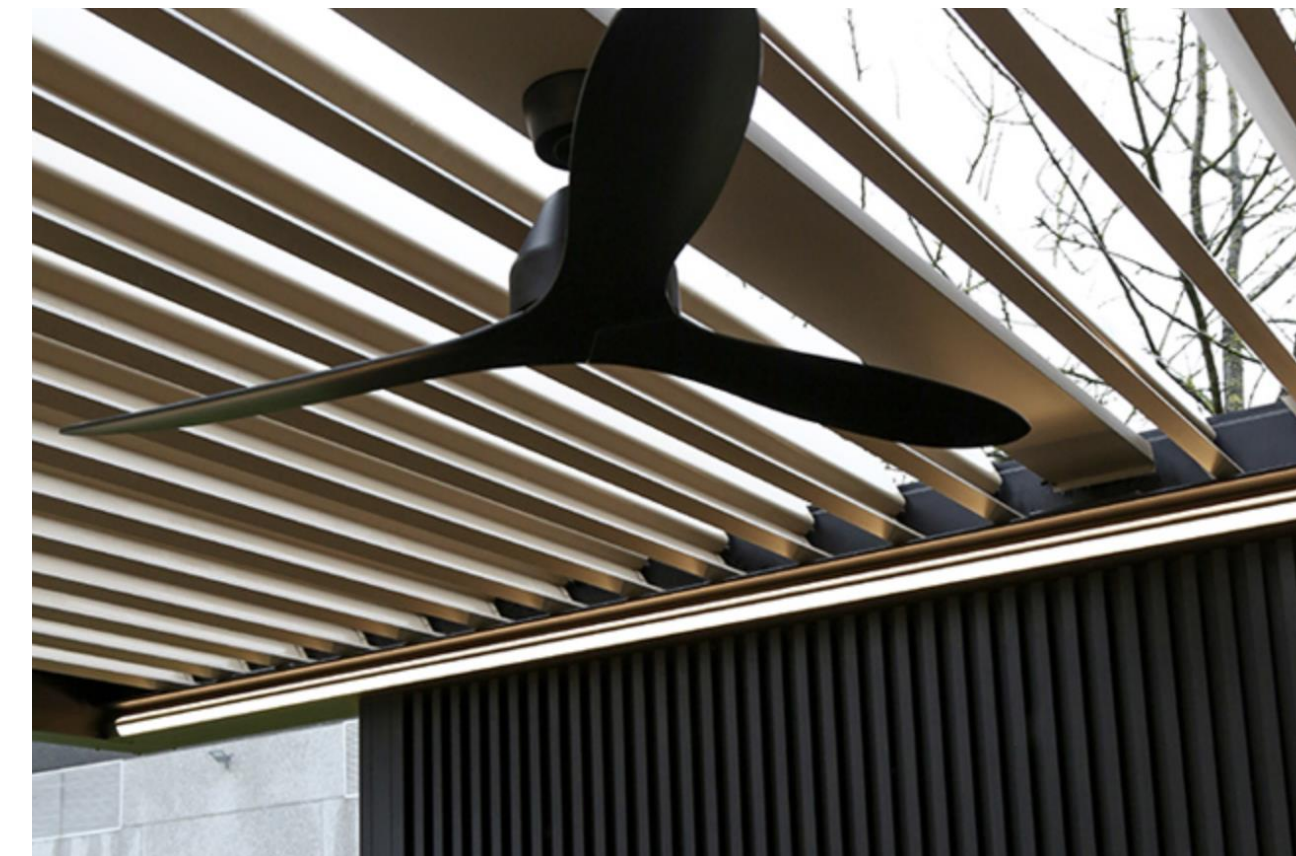

Architectural Integration

Incorporate into an existing structure or construct on new architecture platforms

Inspiration

Wall Panel Options

Endless combinations with our side elements

Transparent glass, warm wood or homely curtains: with our wide range of side elements, you can quickly and easily add style and functionality to your pergola. Fixed panels, sliding walls or louvres? Go for a uniform overall appearance or mix and match as you wish:

outdoor curtains →

surface-mounted screens →

integrated screens →

glass walls →

sliding panels →

fixed wall with vertical line structure →

fixed wall with horizontal line structure →

storage →

[heating and speakers](#) →

[fixed louvres with a heating element](#) →

[fixed non-rotating louvre](#) →

[glass louvres](#) →

[LED lighting integrated into the inside of the column](#) →

[LED lighting in the roof louvres](#) →

[LED lighting in the roof frame](#) →

[sensors](#) →

[remote control](#) →

[surface-mounted power socket](#) →

[LED lighting for Lapure](#) →

Sales and Services

Pergola Sales and Design Support

Construction Integration Support